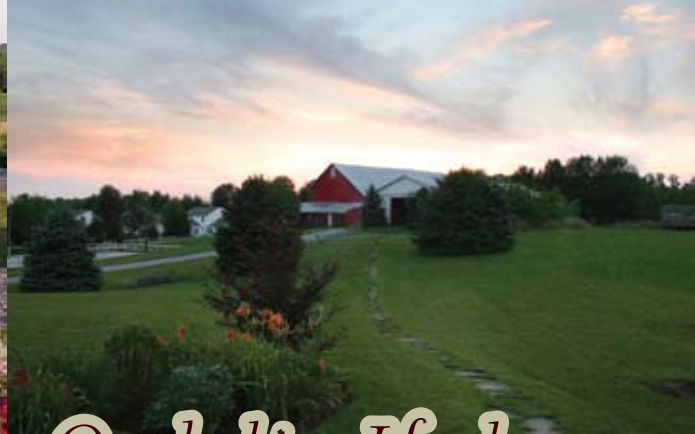

Welcome to Westwynd

Luxury Near the Sweetest Place on Earth

The Inn at Westwynd Farm invites you to step into a world of casual elegance and relaxation. Tucked away on our beautiful horse farm just 3 miles north of Hershey, Pennsylvania, the Inn offers serenity found few other places. Enjoy beautiful gardens, lovely country views, gourmet breakfasts and afternoon refreshments. Let us pamper you with comforting amenities accented by antiques, fireplaces, jacuzzis, and luxurious linens.

The nuzzle of a horse, the soft purr of a sweet barn cat or perhaps a quiet glass of wine by the waterfall ensure that any hint of care will drift away. Experience a bed and breakfast beyond your expectations midst rolling hills, horses, and pastures overlooking Hershey, Pennsylvania... just moments away from all that our region has to offer.

Central Pennsylvania Beckons

Hersheypark, Chocolate World, the Giant Center, Hershey Theatre, the Convention Center and the Medical Center are minutes away. Amish Country, Civil War sites, antiquing, biking, canoeing, hiking or shopping -- no matter what brings you to Central Pennsylvania, the inn is ideally situated to be the perfect base for your activities or a delightful respite from a too hectic schedule.

Overlooking Hershey

Everything Hershey!

Less Than 3 Miles From the Inn...

Hershey is a popular destination for the whole family with thrilling attractions, yummy treats, and plenty to do year round. Come and visit the town made famous by Milton